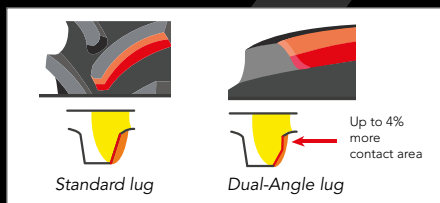

### Advanced "IF" technology

Improved Flexion (IF) tyres are designed to either carry the same load at lower inflation pressure or carry a higher load at the same pressure. They feature a casing with side-walls that enable a greater degree of flexing, increasing substantially their footprint, resulting in lower soil compaction, increased yields and enhanced productivity.

### Dual angle lug design

For greater traction up to 4% compared to standard agricultural tyres in a wide range of conditions.