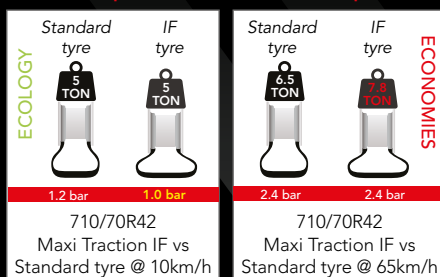

Advanced "IF" technology

Improved Flexion (IF) tyres are designed to either carry the same load at lower inflation pressure or carry a higher load at the same pressure. They feature a casing with side-walls that enable a greater degree of flexing, increasing substantially their footprint, resulting in lower soil compaction, increased yields and enhanced productivity.

1. Carry the same load at lower pressure

2. Carry extra load at the same pressure